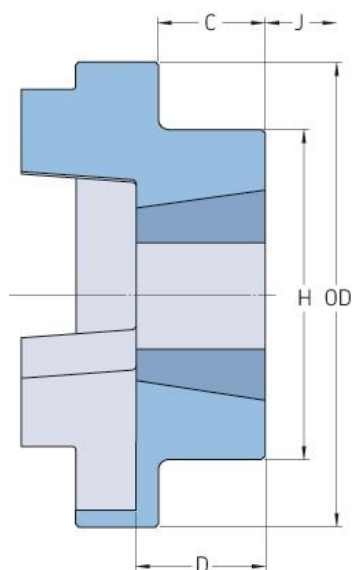

PHE FRC90HTB

Size	90
Bushing no.	1108
Nominal torque (Nm)	80
Max torque (Nm)	180
Weight (kg)	1
OD (mm)	85
C (mm)	19.5
H (mm)	70
D (mm)	23.5

® SKF is a registered trademark of the SKF Group

© SKF Group 2012